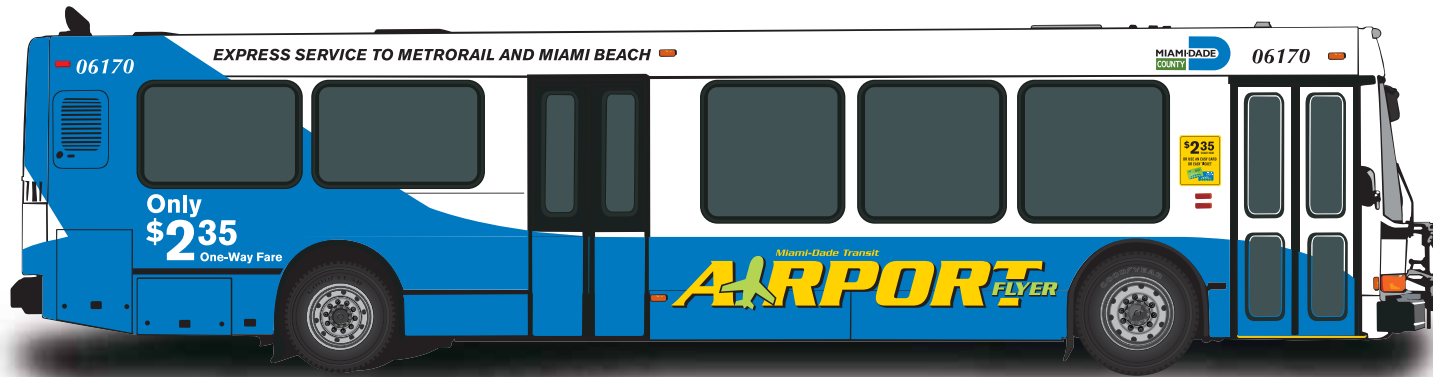

EXPRESS BUS SERVICE TO METRO RAIL AND MIAMI BEACH

Only \$2.35
Only \$2.35
 EASY Card, EASY Ticket or Cash
 No Change Provided
 Luggage Racks Available

AIRPORT

METRO RAIL

MIAMI BEACH

GET TO MIAMI BEACH AND DOWNTOWN MIAMI FAST WITH MIAMI-DADE TRANSIT

Looking for a fast, inexpensive way to get to Miami Beach and downtown Miami? Miami-Dade Transit's Airport Flyer gets you to the beach in less than half an hour for just \$2.35!

The Airport Flyer runs every 30 minutes from 6 a.m. to 11 p.m. daily and is tailor-made for travelers like you. Buses are equipped with luggage racks and comfortable seating with plenty of legroom so you can ride in style. See the Airport Flyer map for destinations and connecting bus routes. (Please note connecting bus routes do not have luggage racks.)

Heading downtown? No problem. Before getting to Miami Beach, the Airport Flyer makes one stop at Metrorail's Earlington Heights station, where you can catch a train to downtown Miami. Once there, board the free Metromover to get just about anywhere downtown. Metrorail also connects you to many more destinations around Miami-Dade County.

We're looking forward to getting you around Miami-Dade County!

PAY YOUR FARE THE EASY WAY

EASY CARD

- Durable plastic card - \$2 card cost
- Good for 3 years
- Load 1-Day, 7-Day or 1-Month pass, or up to \$150 in monetary value