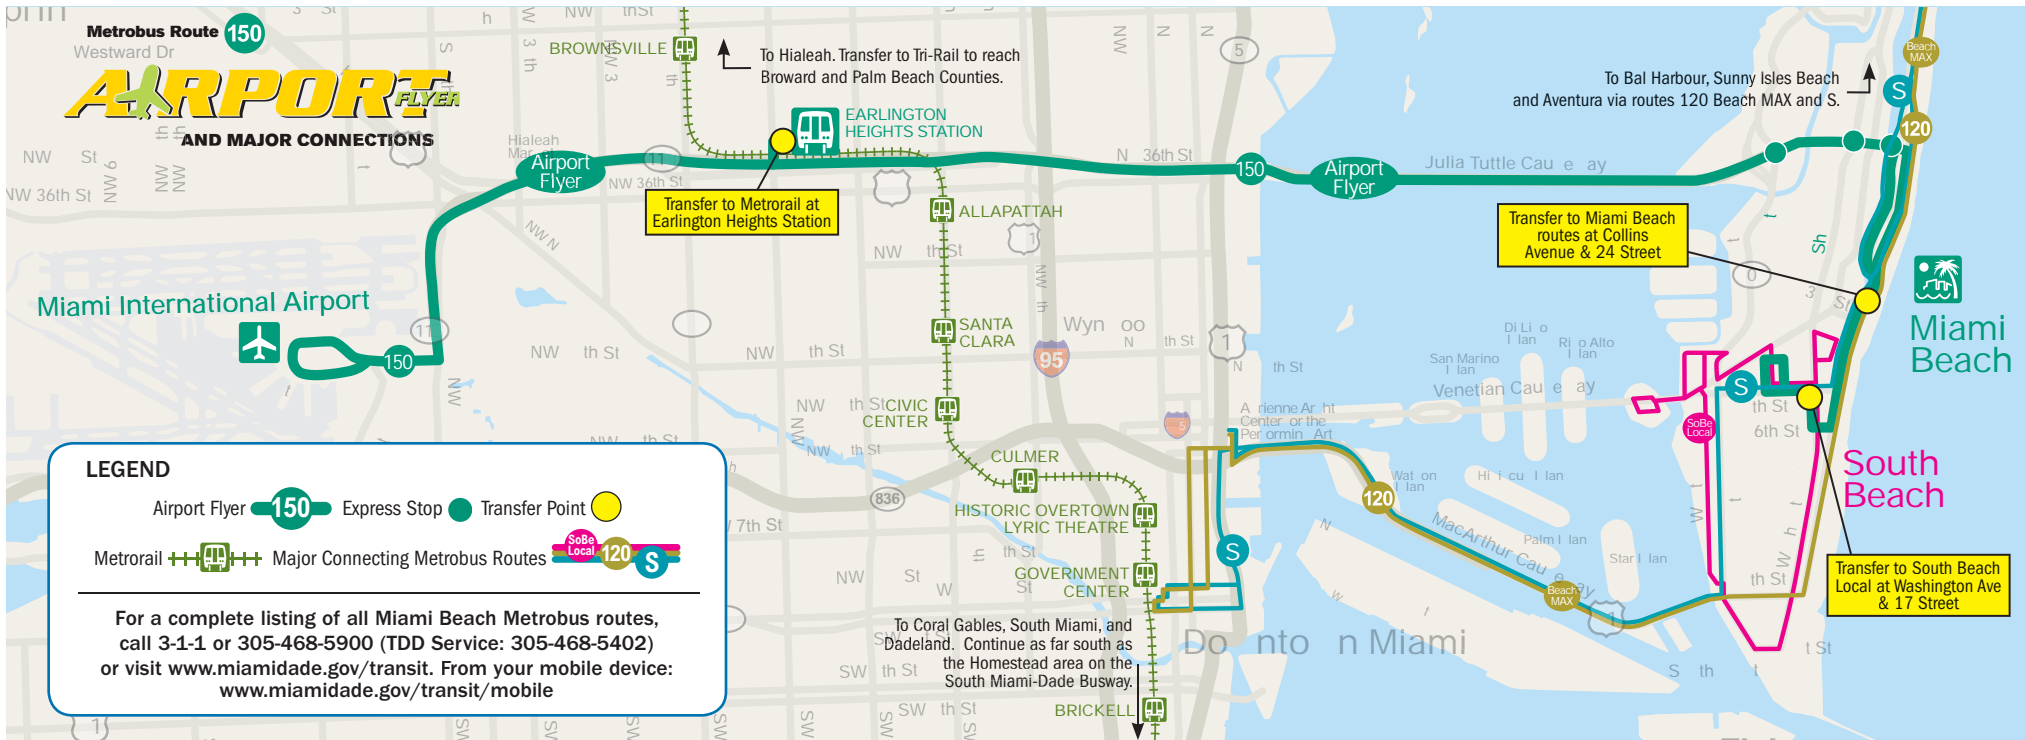

GET TO MIAMI BEACH AND DOWNTOWN MIAMI FAST WITH MIAMI-DADE TRANSIT

Looking for a fast, inexpensive way to get to Miami Beach and downtown Miami? Miami-Dade Transit's Airport Flyer gets you to the beach in less than half an hour for just $2.35!

The Airport Flyer runs every 30 minutes from 6 a.m. to 11 p.m. daily and is tailor-made for travelers like you. Buses are equipped with luggage racks and comfortable seating with plenty of legroom so you can ride in style. See the Airport Flyer map for destinations and connecting bus routes. (Please note connecting bus routes do not have luggage racks.)

Heading downtown? No problem. Before getting to Miami Beach, the Airport Flyer makes one stop at Metrorail's Earlington Heights station, where you can catch a train to downtown Miami. Once there, board the free Metromover to get just about anywhere downtown. Metrorail also connects you to many more destinations around Miami-Dade County.

For more information, call 3-1-1 or 305-468-5900, or log onto www.miamidade.gov/transit/mobile/ on your mobile device for access to more transit maps and schedules. Or visit www.google.com/transit for automated transit trip planning.

We're looking forward to getting you around Miami-Dade County!